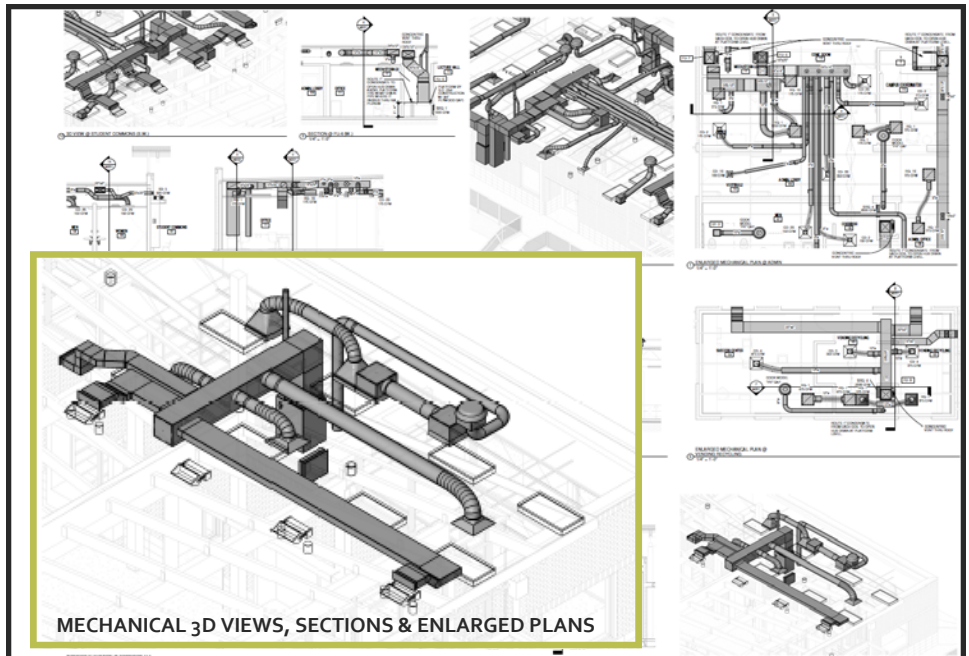

HP Engineering is a full service mechanical, electrical, and plumbing design firm. We are licensed in over 40 states and our project experience covers a wide range of size and complexity. At HP Engineering we take great pride in the work we provide to our clients. We are well versed in both Auto-Cad and REVIT drawing platforms. We have experience working on LEED projects and currently have two LEED Accredited Professionals on staff to assist with design or consulting. We offer many additional specialized services: commissioning, daylight modeling, lighting design, energy modeling, AV design, etc...

Our firm is built upon the foundations of accountability and integrity.